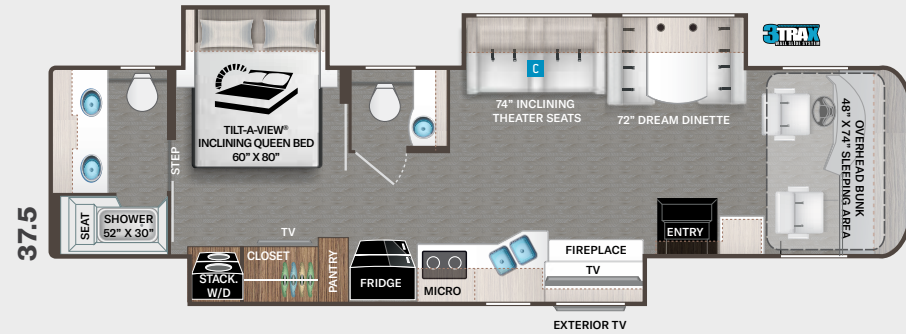

Exteriors and Floor Plans

Interiors

Optional Lifestyle Edition:

Option Available on Select Floor Plans:

Use your phone's camera to find out more information. Just scan the code!