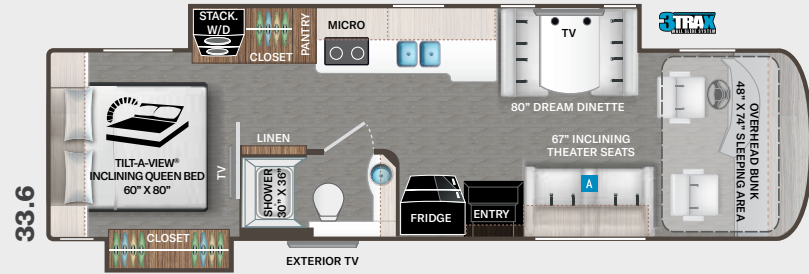

Exteriors and Floor Plans

Interiors

Optional Lifestyle Edition:

Option Available on Select Floor Plans:

Use your phone's camera to find out more information. Just scan the code!