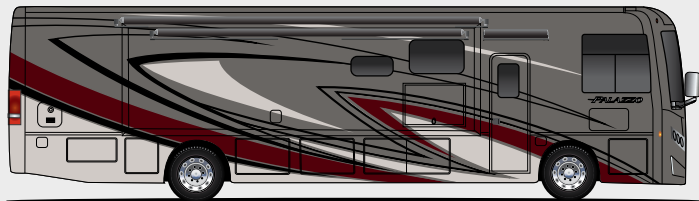

Exteriors and Floor Plans

CRYSTAL DOWNS

PACIFIC DUNES

RIVIERA

WINGED FOOT

Interiors

WYNDHAM

Optional Lifestyle Edition:

BRIDGEPORT

SHELL GRAY

Option Available on Select Floor Plans:

Use your phone's camera to find out more information. Just scan the code!

Featured Highlights

CONSTRUCTION & EXTERIOR

- Freightliner® XC-S Straight Rail Chassis with Atlas Foundation™
- Cummins® ISB 6.7L Diesel Engine with 300HP, 660 lb.-ft. Torque (33.5 & 33.6)
- Cummins® ISB 6.7L Diesel Engine with 340HP, 700 lb.-ft. Torque (37.4, 37.5 & 37.6)
- 160-amp, 12-volt Alternator
- In-Block, 750-watt Engine Heater
- 6-Speed Allison Automatic Transmission
- Full Air Front & Rear Drum Anti-Lock Brakes
- I-Beam Front Axle with 55° Wheel Cut
- Air-Ride™ Suspension
- Exhaust Brake
- Sachs® Shock Absorbers
- Under-Hood Light
- 90-gallon Fuel Tank with Dual Fills
- 10,000-lb. Trailer Hitch with 7-pin Round Connector
- Automatic Leveling Jacks with Touchpad Control
- Welded Tubular Steel Floor
- Welded Tubular Aluminum Roof & Sidewall Cage Construction
- Vacu-Bond Laminated Roof, Walls & Floors with Block Foam Insulation
- One-Piece Fiberglass Front & Rear Caps
- One-Piece Windshield
- One-Piece TPO Roof
- Full-Body Paint Package with Gel-Coat Sidewalls with Invisible Front Paint Protection
- Basement Pass-Through Storage Compartment
- Easy Slide Storage Tray (33.5 & 33.6)
- Side-Hinged, Flush Mount Radius Compartment Doors
- Lighted Storage Compartments