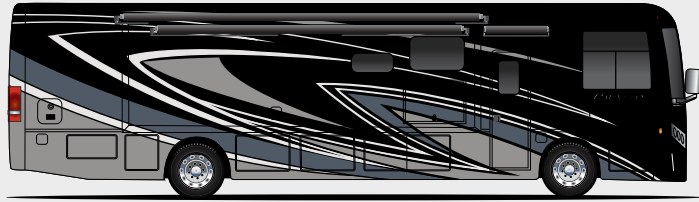

Exteriors and Floor Plans

CRYSTAL DOWNS

PACIFIC DUNES

RIVIERA

WINGED FOOT

Interiors

WYNDHAM

Optional Lifestyle Edition:

BRIDGEPORT

SHELL GRAY

Option Available on Select Floor Plans:

Use your phone's camera to find out more information. Just scan the code!

Featured Highlights

CONSTRUCTION & EXTERIOR

- Freightliner® XC-S Straight Rail Chassis with Atlas Foundation™
- Cummins® ISB 6.7L Diesel Engine with 300HP, 660 lb.-ft. Torque (33.5 & 33.6)
- Cummins® ISB 6.7L Diesel Engine with 340HP, 700 lb.-ft. Torque (37.4, 37.5 & 37.6)
- 160-amp, 12-volt Alternator
- In-Block, 750-watt Engine Heater
- 6-Speed Allison Automatic Transmission
- Full Air Front & Rear Drum Anti-Lock Brakes
- I-Beam Front Axle with 55° Wheel Cut
- Air-Ride™ Suspension
- Exhaust Brake
- Sachs® Shock Absorbers
- Under-Hood Light
- 90-gallon Fuel Tank with Dual Fills
- 10,000-lb. Trailer Hitch with 7-pin Round Connector
- Automatic Leveling Jacks with Touchpad Control
- Welded Tubular Steel Floor
- Welded Tubular Aluminum Roof & Sidewall Cage Construction
- Vacu-Bond Laminated Roof, Walls & Floors with Block Foam Insulation
- One-Piece Fiberglass Front & Rear Caps
- One-Piece Windshield
- One-Piece TPO Roof
- Full-Body Paint Package with Gel-Coat Sidewalls with Invisible Front Paint Protection
- Basement Pass-Through Storage Compartment
- Easy Slide Storage Tray (33.5 & 33.6)
- Side-Hinged, Flush Mount Radius Compartment Doors
- Lighted Storage Compartments