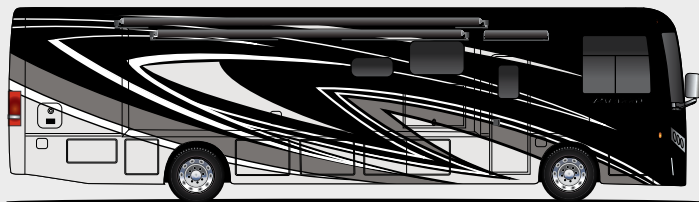

Exteriors and Floor Plans

CRYSTAL DOWNS

PACIFIC DUNES

RIVIERA

WINGED FOOT

Interiors

WYNDHAM

Optional Lifestyle Edition:

BRIDGEPORT

SHELL GRAY

Option Available on Select Floor Plans:

Use your phone's camera to find out more information. Just scan the code!

Featured Highlights

CONSTRUCTION & EXTERIOR

- Freightliner® XC-S Straight Rail Chassis with Atlas Foundation™
- Cummins® ISB 6.7L Diesel Engine with 300HP, 660 lb.-ft. Torque (33.5 & 33.6)
- Cummins® ISB 6.7L Diesel Engine with 340HP, 700 lb.-ft. Torque (37.4, 37.5 & 37.6)
- 160-amp, 12-volt Alternator
- In-Block, 750-watt Engine Heater
- 6-Speed Allison Automatic Transmission
- Full Air Front & Rear Drum Anti-Lock Brakes
- I-Beam Front Axle with 55° Wheel Cut
- Air-Ride™ Suspension
- Exhaust Brake
- Sachs® Shock Absorbers
- Under-Hood Light
- 90-gallon Fuel Tank with Dual Fills
- 10,000-lb. Trailer Hitch with 7-pin Round Connector
- Automatic Leveling Jacks with Touchpad Control
- Welded Tubular Steel Floor
- Welded Tubular Aluminum Roof & Sidewall Cage Construction
- Vacu-Bond Laminated Roof, Walls & Floors with Block Foam Insulation
- One-Piece Fiberglass Front & Rear Caps
- One-Piece Windshield
- One-Piece TPO Roof
- Full-Body Paint Package with Gel-Coat Sidewalls with Invisible Front Paint Protection
- Basement Pass-Through Storage Compartment
- Easy Slide Storage Tray (33.5 & 33.6)
- Side-Hinged, Flush Mount Radius Compartment Doors
- Lighted Storage Compartments