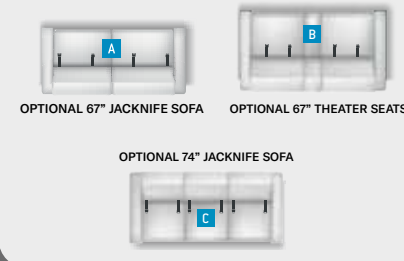

BRIDGEPORT

SHELL GRAY

Option Available on Select Floor Plans:

Use your phone's camera to find out more information. Just scan the code!

Featured Highlights

CONSTRUCTION & EXTERIOR

- Freightliner® XC-S Straight Rail Chassis with Atlas Foundation™
- Cummins® ISB 6.7L Diesel Engine with 300HP, 660 lb.-ft. Torque (33.5 & 33.6)
- Cummins® ISB 6.7L Diesel Engine with 340HP, 700 lb.-ft. Torque (37.4, 37.5 & 37.6)
- 160-amp, 12-volt Alternator
- In-Block, 750-watt Engine Heater
- 6-Speed Allison Automatic Transmission
- Full Air Front & Rear Drum Anti-Lock Brakes
- I-Beam Front Axle with 55° Wheel Cut
- Air-Ride™ Suspension
- Exhaust Brake
- Sachs® Shock Absorbers
- Under-Hood Light
- 90-gallon Fuel Tank with Dual Fills
- 10,000-lb. Trailer Hitch with 7-pin Round Connector
- Automatic Leveling Jacks with Touchpad Control
- Welded Tubular Steel Floor
- Welded Tubular Aluminum Roof & Sidewall Cage Construction
- Vacu-Bond Laminated Roof, Walls & Floors with Block Foam Insulation
- One-Piece Fiberglass Front & Rear Caps
- One-Piece Windshield
- One-Piece TPO Roof
- Full-Body Paint Package with Gel-Coat Sidewalls with Invisible Front Paint Protection
- Basement Pass-Through Storage Compartment
- Easy Slide Storage Tray (33.5 & 33.6)
- Side-Hinged, Flush Mount Radius Compartment Doors
- Lighted Storage Compartments

INTERIOR OPTIONS

- Lifestyle Edition Two-Tone Cabinetry with Bristol Style Doors & Chrome Finish Hardware
- Leatherette Sofa-bed (33.6 & 37.5)
- Leatherette Inclining Theater Seating with Footrests (33.5 & 37.6)