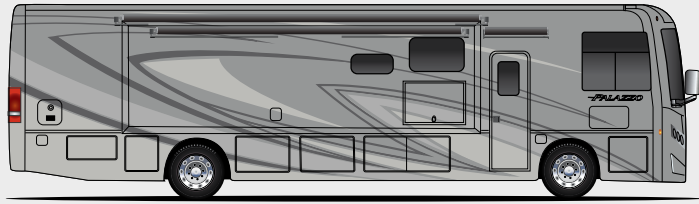

Exteriors and Floor Plans

CRYSTAL DOWNS

PACIFIC DUNES

RIVIERA

WINGED FOOT

Interiors

WYNDHAM

Optional Lifestyle Edition:

BRIDGEPORT

SHELL GRAY

Option Available on Select Floor Plans:

Use your phone's camera to find out more information. Just scan the code!

Featured Highlights

CONSTRUCTION & EXTERIOR

- Freightliner® XC-S Straight Rail Chassis with Atlas Foundation™
- Cummins® ISB 6.7L Diesel Engine with 300HP, 660 lb.-ft. Torque (33.5 & 33.6)
- Cummins® ISB 6.7L Diesel Engine with 340HP, 700 lb.-ft. Torque (37.4, 37.5 & 37.6)
- 160-amp, 12-volt Alternator
- In-Block, 750-watt Engine Heater
- 6-Speed Allison Automatic Transmission
- Full Air Front & Rear Drum Anti-Lock Brakes
- I-Beam Front Axle with 55° Wheel Cut
- Air-Ride™ Suspension
- Exhaust Brake
- Sachs® Shock Absorbers
- Under-Hood Light
- 90-gallon Fuel Tank with Dual Fills
- 10,000-lb. Trailer Hitch with 7-pin Round Connector
- Automatic Leveling Jacks with Touchpad Control
- Welded Tubular Steel Floor
- Welded Tubular Aluminum Roof & Sidewall Cage Construction
- Vacu-Bond Laminated Roof, Walls & Floors with Block Foam Insulation
- One-Piece Fiberglass Front & Rear Caps
- One-Piece Windshield
- One-Piece TPO Roof
- Full-Body Paint Package with Gel-Coat Sidewalls with Invisible Front Paint Protection
- Basement Pass-Through Storage Compartment
- Easy Slide Storage Tray (33.5 & 33.6)
- Side-Hinged, Flush Mount Radius Compartment Doors
- Lighted Storage Compartments