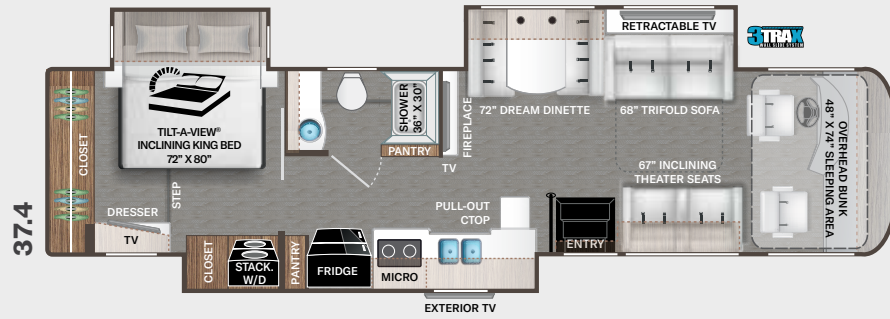

Exteriors and Floor Plans

Interiors

Optional Lifestyle Edition:

Option Available on Select Floor Plans:

Use your phone's camera to find out more information. Just scan the code!