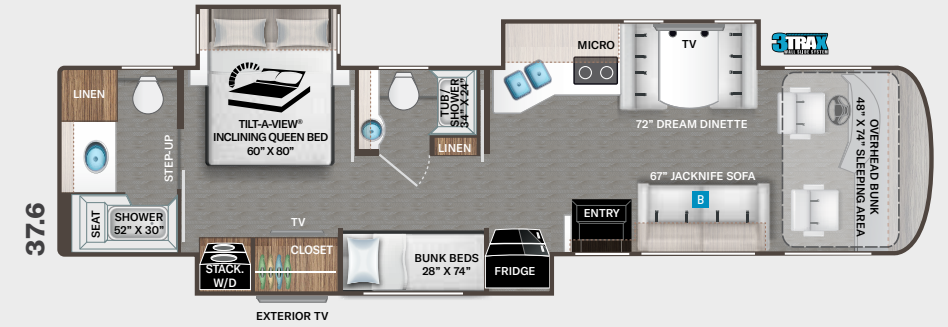

Exteriors and Floor Plans

Interiors

Optional Lifestyle Edition:

Option Available on Select Floor Plans:

Use your phone's camera to find out more information. Just scan the code!